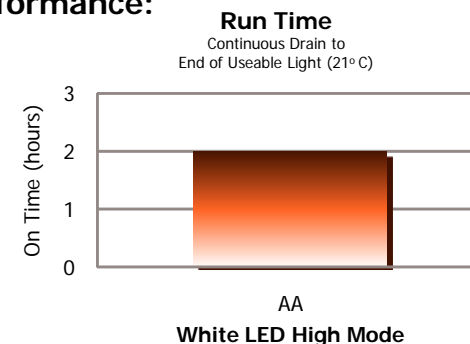

Performance:

Tested according to ANSI/NEMA FL 1 Standards.

Important Notice

This datasheet contains information specific to products manufactured at the time of its publication

Contents herein do not constitute a warranty

©Energizer / All Rights Reserved