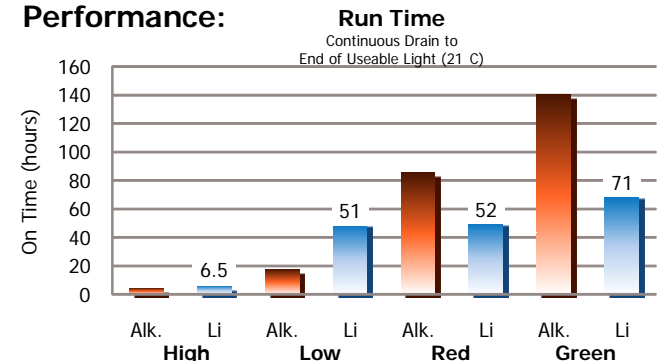

Performance:

Tested according to ANSI/NEMA FL 1 Standards.

Important Notice

This datasheet contains information specific to products manufactured at the time of its publication
Contents herein do not constitute a warranty
©Energizer / All Rights Reserved