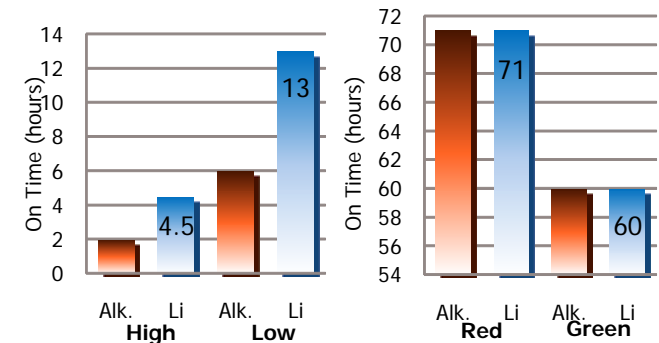

EHH2AACE

BRIGHT

- White LED provides 93 lumens in high mode

VERSATILE

- Four light modes
- High and low white
- Red helps preserve night vision
- Green enhances details

RUGGED

- Survives 2-meter drop test
- Large buttons are easy to operate with gloves on

WEATHERPROOF

- The light still operates after exposure to splashing water from any direction
- Stands up to rough weather

Weatherproof and sturdy, EHH2AACE is a versatile solution for personal lighting both indoors and out. Variable lighting sources provide the right light for any job – high and low white for general illumination, red for preserving night vision, or green for examining details. The light survives a 2 meter drop and the large, individual switches allow red and white and green LEDs to operate independently, even with gloved hands.

Before Using Your Flashlight:
Please read all instructions and cautionary markings on the package and light

Product Detail:

Designation:	Energizer Triple Beam LED Flashlight
Model:	EHH2AACE
Color:	Green and Black
Power Source:	Two "AA"
ANSI/NEDA:	Series 15
Lamp:	One each White, Red and Green LED
Lamp Life (hr):	Lifetime
Lamp Output (lumens):	High - 93, Low - 50
Beam Distance (m):	High - 110, Low - 84, Red - 8, Green - 10
Peak Beam Intensity (cd):	High - 3,100, Low - 1,800 Red - 18, Green - 28
Run Time (h:mm):	High - 2, Low - 6, Red - 71, Green - 60 with Energizer Max batteries
Typical Weight:	56.9 grams without batteries
Dimensions (mm):	33 x 136 x 29

Performance:

Run Time
Continuous Drain to
End of Useable Light (21°C)

Tested according to ANSI/NEMA FL 1 Standards.

Important Notice

This datasheet contains information specific to products manufactured at the time of its publication
Contents herein do not constitute a warranty
©Energizer / All Rights Reserved